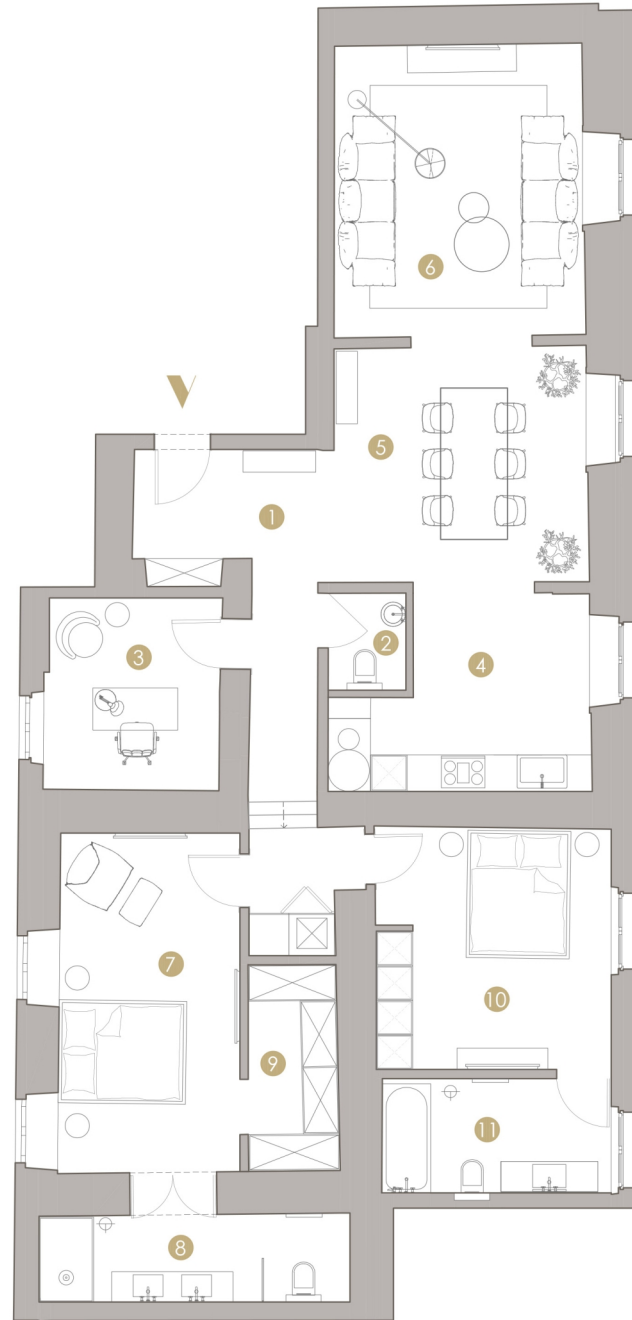

CASA CHAFARIZ

SINGLE LEVEL
APARTMENT | PALÁCIO

TOTAL GROSS AREA
171,94 m²

2 UNDERGROUND
PARKING SPOTS

NO.	ROOM	USABLE AREA [M2]
1	HALL	14,54
2	TOILET	2,05
3	OFFICE	9,12
4	KITCHEN	12,09
5	DINING ROOM	16,77
6	LIVING ROOM	20,13
7	BEDROOM	16,69
8	BATHROOM	7,40
9	WARDROBE	5,03
10	BEDROOM	15,44
11	BATHROOM	7,14

ENTRANCE ON 2ND FLOOR